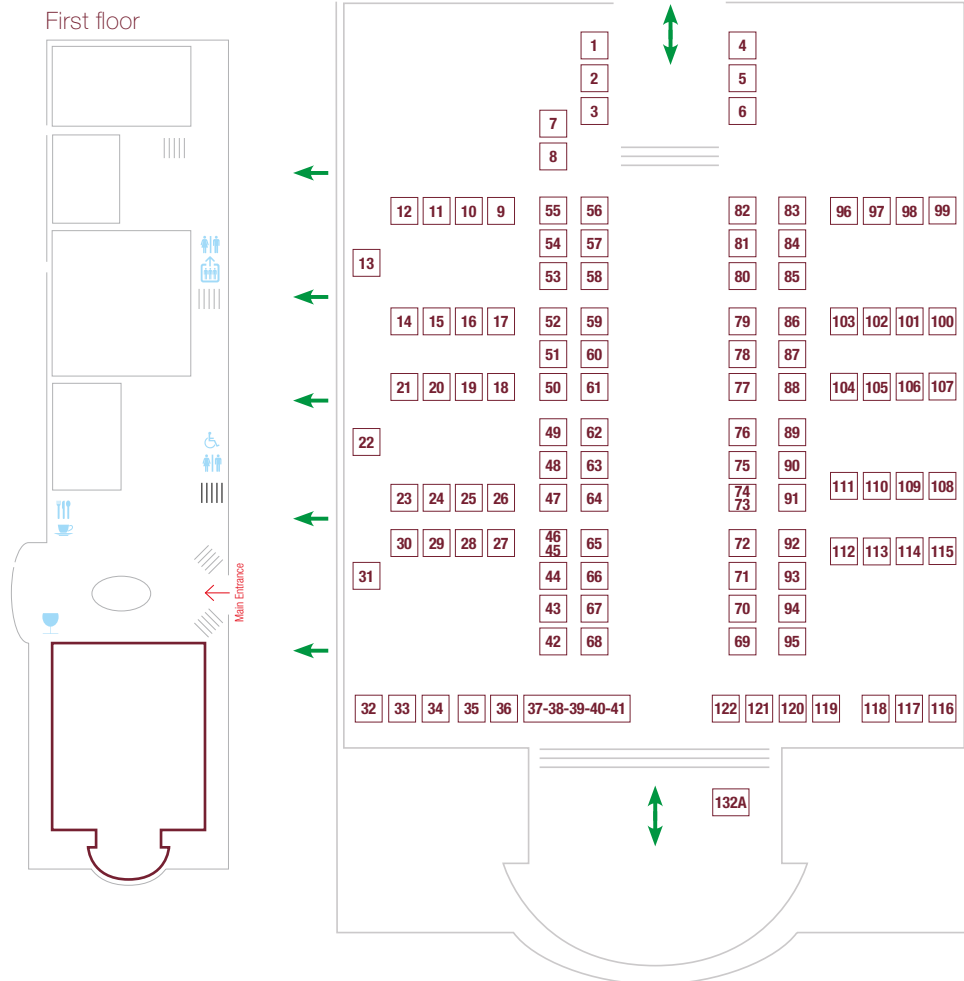

Wine Italia

Kurhaus **Kursaal - Stage Kursaal** 9-10 Nov 10:00-18:00 11 Nov 10:00-17:00

Alto Adige - Südtirol

1 Sektkellerei Arunda

Trentino

2 Ferrari

Lombardia

3 Guido Bertucchi

4 Bellavista

5 Ca' Del Bosco

6 Monte Rossa

7 Mosnel

8 Mirabella

9 Ca' Dei Frati

10 Monte Cicogna

11 Il Calepino

12 Travaglino

13 Costaripa

14 Perla Del Garda

Alto Adige - Südtirol

15 Kettmeir

Lombardia

16 Cà Maiol

17 Lo Sparviere

18 Monsupello

19 Nino Negri

20 Rivetti&lauro

21 Azienda Agricola Caven

Trentino

22 Maso Martis

Lombardia

23 Ballabio

24 Ca' Di Frara

25 La Piotta

26 Podere Bignolino - Contardi

27 Prime Alture

28 Conterno Fantino

29 Schiavenza

30 Parusso Armando

31 Sordo Giovanni

32 Fenocchio Giacomo

33 Ca' Viola

34 Massimo Pastura - Cascina La Ghersa

35 Pico Maccario

36 Cascina Lo Zoccolaio

36B La Toledana

37 Mirafiore

38 Fontanafredda

39 Cascina Valle Asinari

40 Giacomo Borgogno & Figli

41 Agricola Brandini

42 Bersano

43 Paolo Saracco

44 Renato Ratti

45 Azienda agricola Luigi Spertino

46 Villa Sparina

47 Produttori Del Barbaresco

48 Giovanni Almondo

49 Tenute Cisa Asinari Dei Marchesi Di Gresy Ssa

50 Coppo

51 Scarpa

52 Domenico Clerico

53 Montalbera

54 Poderi Gianni Gagliardo

55 Rocche Dei Manzoni

56 Braidà Di Giacomo Bologna

57 Elio Grasso

58 Vajra - G.d. Vajra

59 Pio Cesare

60 Poderi Luigi Einaudi

Piemonte

61 Marchesi Di Barolo

62 Abbona Marziano

63 Michele Chiarlo

64 Batasiolo

65 Elvio Cogno

66 Produttori Di Govone

67 Pelissero

68 La Scolca

69 Rivetti Massimo

70 Cieck

71 Mongioia

72 Angelo Negro

73 Fortemasso

74 Weingut Steinhaus

76 Kellerei Meran - Cantina Merano

77 Kellerei Andrian

78 Kellerei Terlan

79 Baron Di Pauli

80 Kellerei Cantina Kaltern

81 Nals Margreid

82 Manincor

83 Kellerei St. Michael-Eppan

84 Cantina Girlan

85 Schreckbichl - Colterenzio

86 Alois Lageder

87 Elena Walch

88 Tenuta J. Hofstätter

89 Cantina Kurtatsch

90 Castelfeder

91 Cantina Tramin

92 Abbazia Di Novacella

93 Eisacktaler Kellerei

94 Kellerei Bozen - Cantina Prod. Bolzano

95 Ritterhof Weingut - Tenuta

96 Weingut Peter Sölva

97 Kellerei St. Pauls

98 Landesweingut Laimburg

99 K.martini & Sohn

100 Pfannenstielhof

101 Josef Brigl Srl

102 Tenuta Hans Rottensteiner

103 Mayr - Unterganzner

104 Castel Sallegg

105 Pojer E Sandri

106 San Leonardo

107 Moser

108 Endrizzi

109 Bastianich

110 Schiopetto

111 Volpe Pasini

112 Vie Di Romans

113 Lis Neris

114 Livio Felluga

115 Collavini Eugenio

116 Marco Felluga

117 Livon

118 I Feudi Di Romans

119 Alessio Dorigo

120 Renato Keber

121 Le Vigne Di Zamò

122 Zorzettig

132A Cantine Leonardo da Vinci